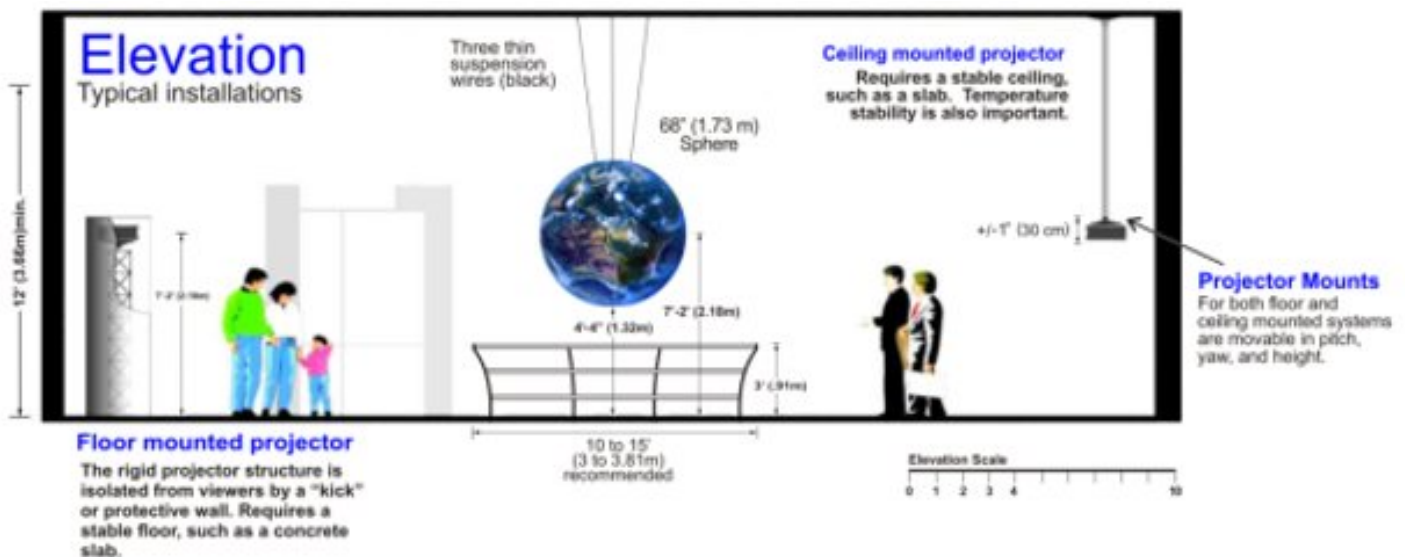

## PROJECTIONS ON A SPHERE

- 68", 60" and 48" carbon fiber spheres
- 2, 3, or 4 projectors
- One Linux based computer, plus one spare
- Proprietary software

## WRAPPING AN IMAGE

SOS software renders Lat/Long maps into four spherical images for the projectors to display

Perspective view of Projectors and Sphere