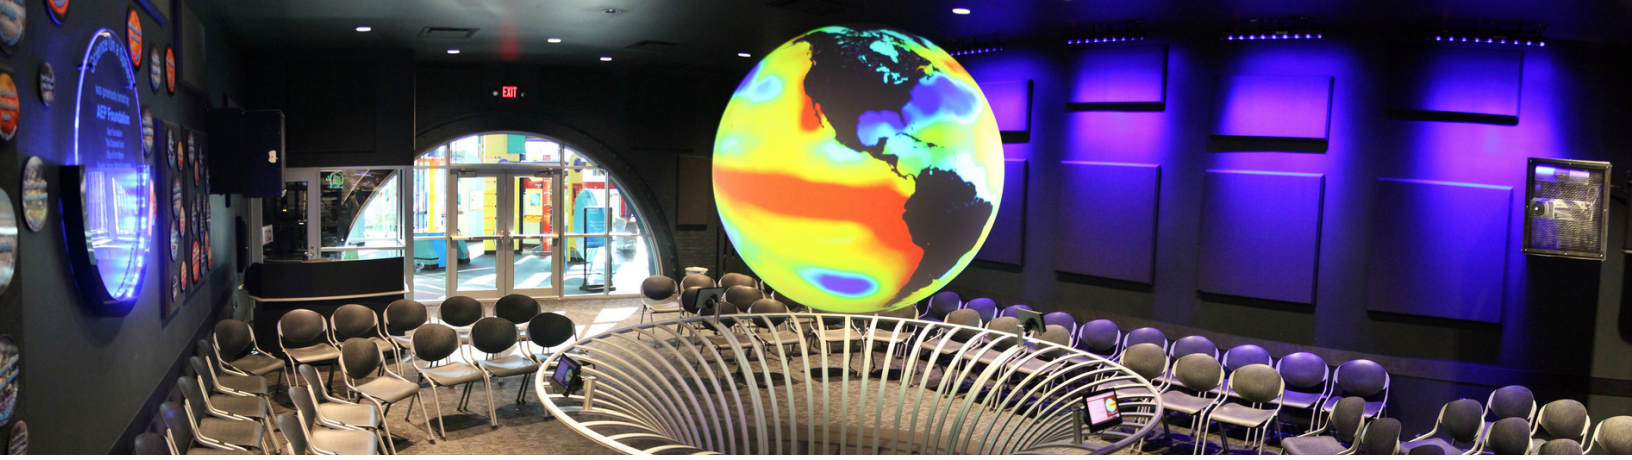

## What is Science On a Sphere? (SOS)

SOS is a large visualization system that uses computers and video projectors, to display animated data onto the outside of a sphere.

The animated globe shows dynamic images of our atmosphere, oceans, land, space planets and more.

## PROJECTIONS ON A SPHERE

- 68", 60" and 48" carbon fiber spheres
- 2, 3, or 4 projectors
- One Linux based computer, plus one spare
- Proprietary software