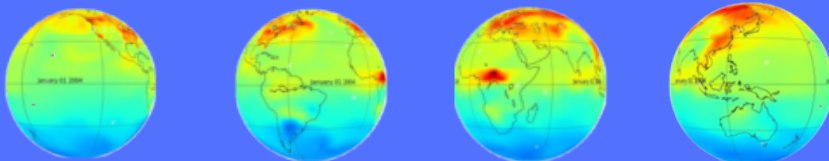

HOW SOS WORKS

PROJECTIONS ON A SPHERE

- 68", 60" and 48" carbon fiber spheres
- 2, 3, or 4 projectors
- One Linux based computer, plus one spare
- Proprietary software

WRAPPING AN IMAGE

SOS software renders Lat/Long maps into four spherical images for the projectors to display

Perspective view of Projectors and Sphere