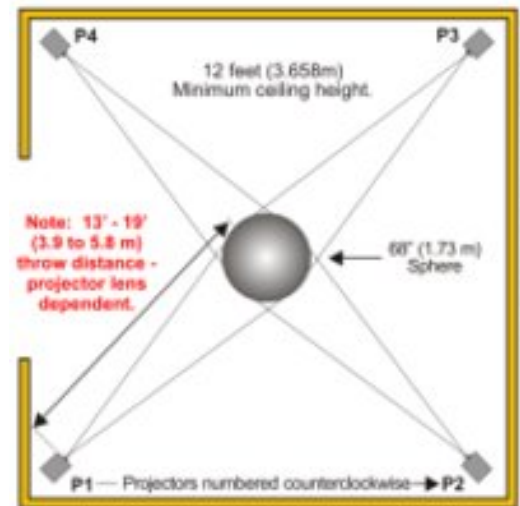

HOW SOS WORKS

PROJECTIONS ON A SPHERE

- 68", 60" and 48" carbon fiber spheres
- 2, 3, or 4 projectors
- One Linux based computer, plus one spare
- Proprietary software

WRAPPING AN IMAGE

SOS software renders Lat/Long maps into four spherical images for the projectors to display