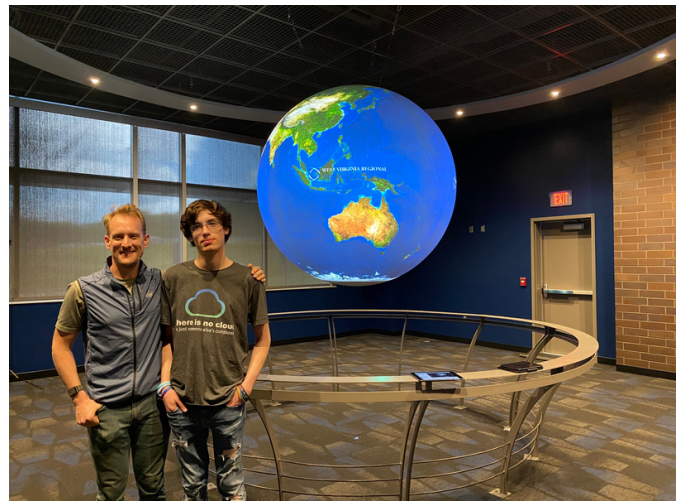

About BWC Visual Technology

- Authorized SOS Distributor and Installer
- Manufactures the carbon fiber sphere
- Installed over 100 SOS systems worldwide
- Provide technical specifications for hardware required to build a complete SOS system
- Provide detailed installation and technical requirements
- Knowledge of equipment specs and installation logistics
- On staff SOS tech support
- Supply customized content and dataset service
- Developed specialized tools & techniques for a successful SOS installation
- Work with customer staff to ensure that the site requirements are met
- Provide upgrades to the SOS system software as they become available

**WE ARE THE
SUBJECT MATTER
EXPERTS FOR THE
SCIENCE ON A
SPHERE**